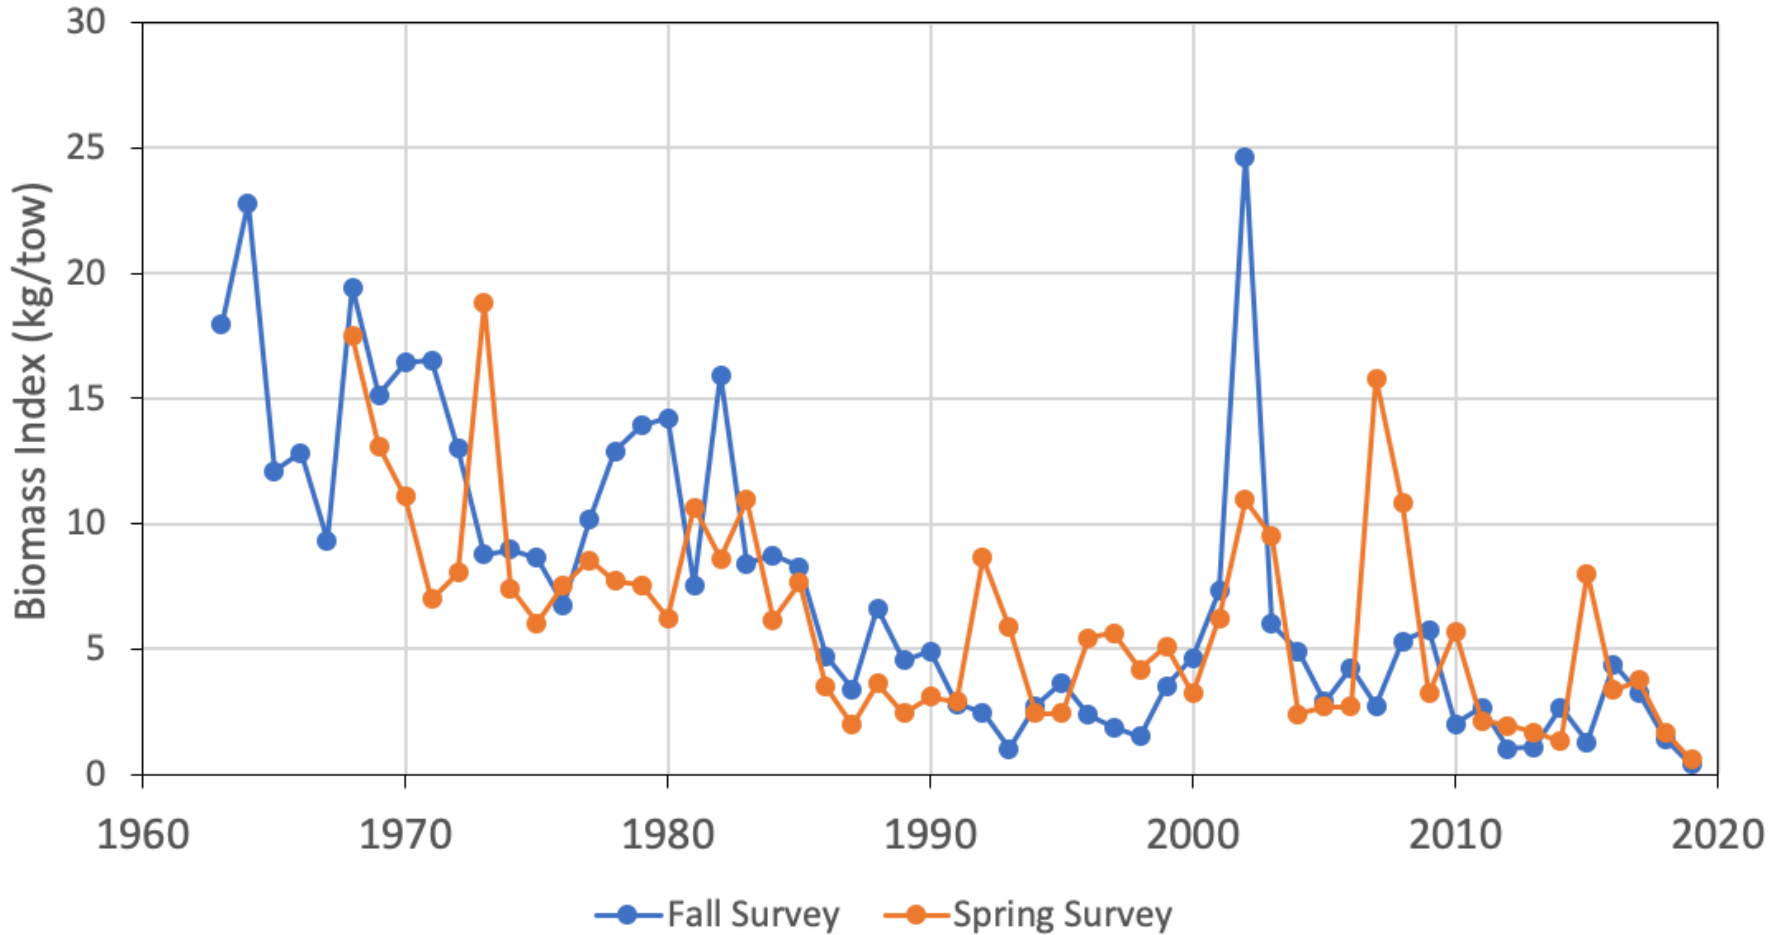

New England Cod Catch 1893-2018

GOM Cod Biomass - NEFSC Bottom Trawl Survey

GB Cod Biomass - NEFSC Bottom Trawl Survey

GOM Cod Rebuilding Program

GB Cod Rebuilding Program