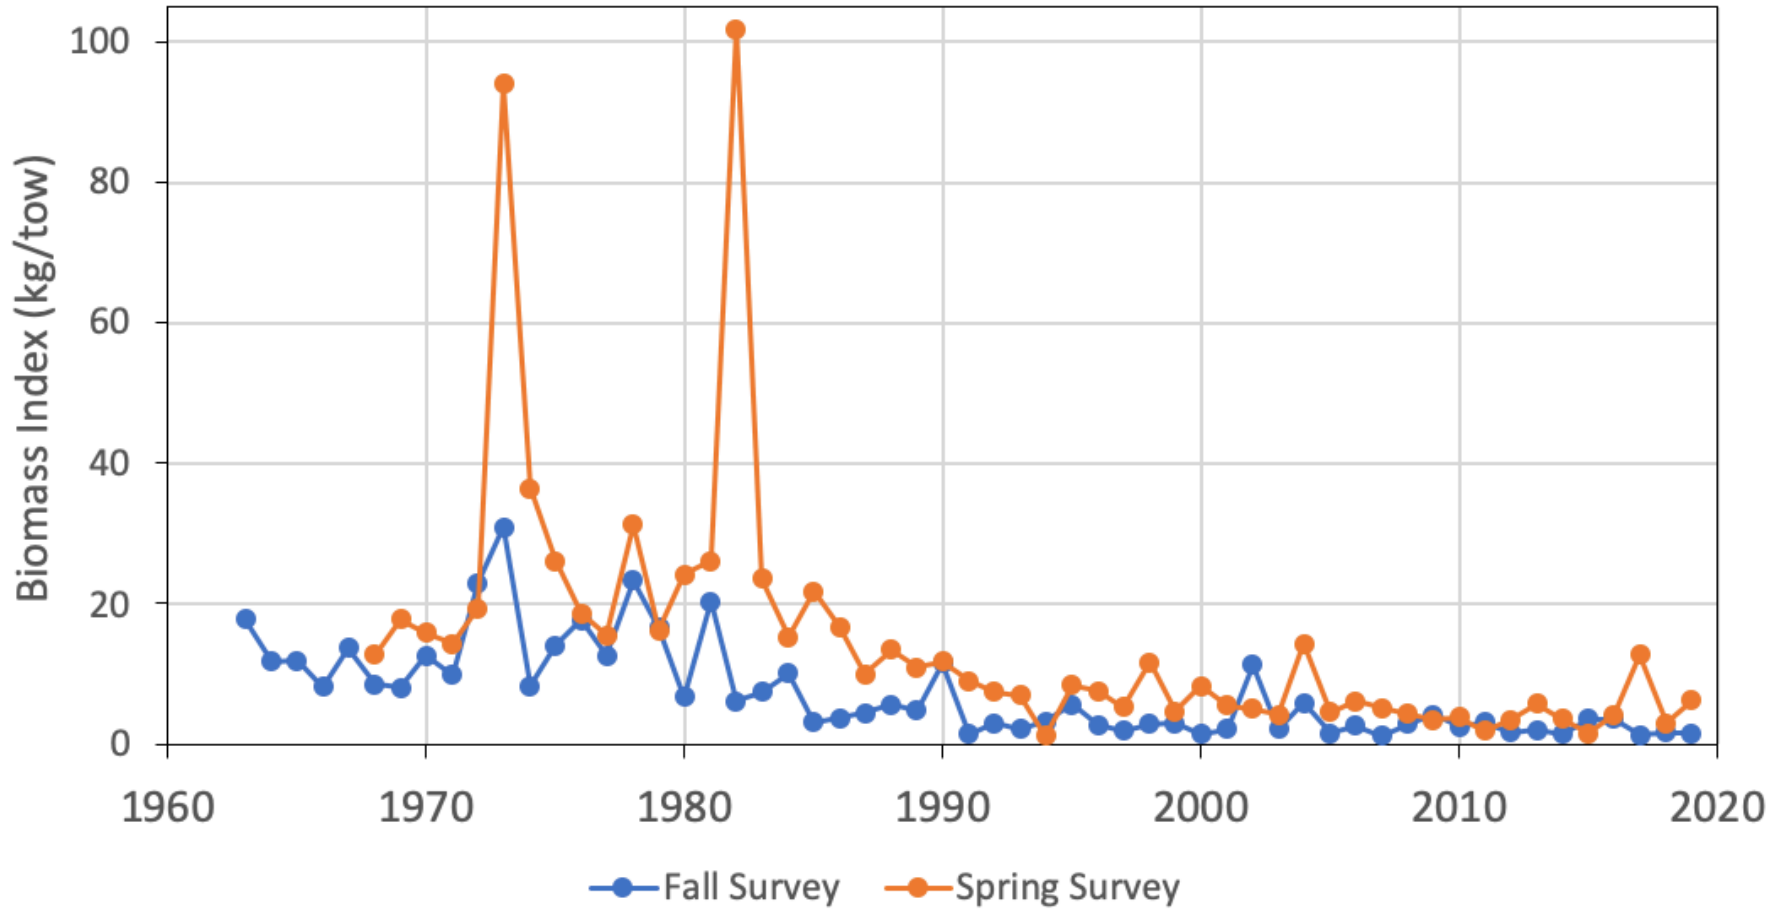

New England Cod Catch 1893-2018

GOM Cod Biomass - NEFSC Bottom Trawl Survey

GB Cod Biomass - NEFSC Bottom Trawl Survey

GOM Cod Rebuilding Program

GB Cod Rebuilding Program